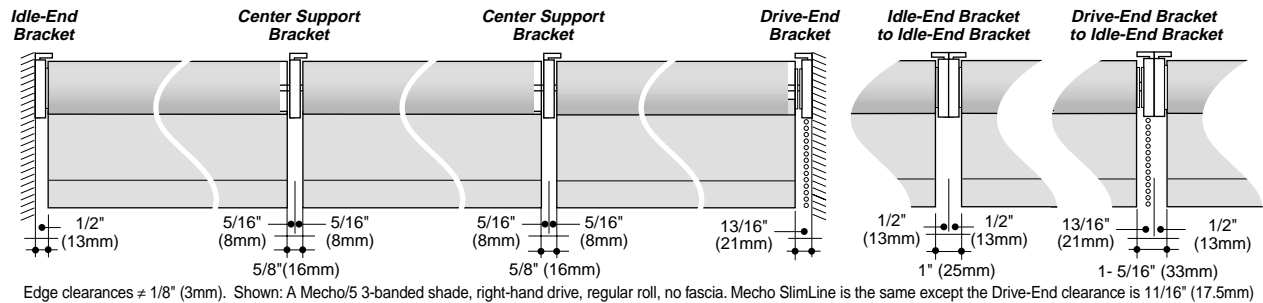

MechoShade® Parts, Components and Optional Accessories

Multiband MechoShade® exploded view and edge clearances

MechoShades are available in a choice of two drive systems in multiple bracket sizes.

1. Wall-Mount Angle	10. Tube Connector ("dog bone")	17. Room Darkening Side Channel (single)	23. Heavy-Duty Bumper
2. Fascia End Caps	11. Tube Plug (Center Support)	18. SnapLoc Regular-Roll Fascia	24. Bead Chain Connector
3. Idle-End Bracket	12. Room Darkening Center Channel (double)	19. SnapLoc Reverse-Roll Fascia	25. Child-Safe Chain Retainer*
4. Tube Plug (idle-end)	13. Exposed Hembar with Light Seal	20. Bead Chain Keeper	26. Optional Child-Safe Chain Retainer*
5. SnapLoc® Tube	14. Mecho®/5 Drive-End Bracket	21. Upper and Lower Bead Chain Stops	Aluminum Accessory Finishes:
6. SnapLoc Spline Mounting Channel	15. Leveling Shim	22. Drive Chain (stainless-steel bead chain)	Clear Anodized, White, Grey, Black, Quaker Bronze (Duranodic color) and Colonial White (fascia only)
7. Snaploc Spline	16. Room Darkening Shadecloth Guides (pair)		
8. Hembar (standard cloth covered)			
9. Center Support Bracket			

* Child-Safe Chain Retainers included for all residential and public facilities.

Optional Regular-Roll Fascia available for: Mecho/5 Standard and Extended brackets and Mecho SlimLine™ brackets.
Optional Reverse-Roll Fascia available for: Mecho/5 Standard brackets. • No Fascia Available: Mecho/5 Pocket brackets.

For Edge Clearances of specific brackets see the last section of this binder.

MechoShade Systems, Inc.
42-03 35th Street, Long Island City, NY 11101
Telephone: 718-729-2020
Fax: 718-729-2941 / 800-899-8081

E-mail: info@mechoshade.com
Internet Web Site: www.mechoshade.com

2.04
MS2200 - 6/1/04