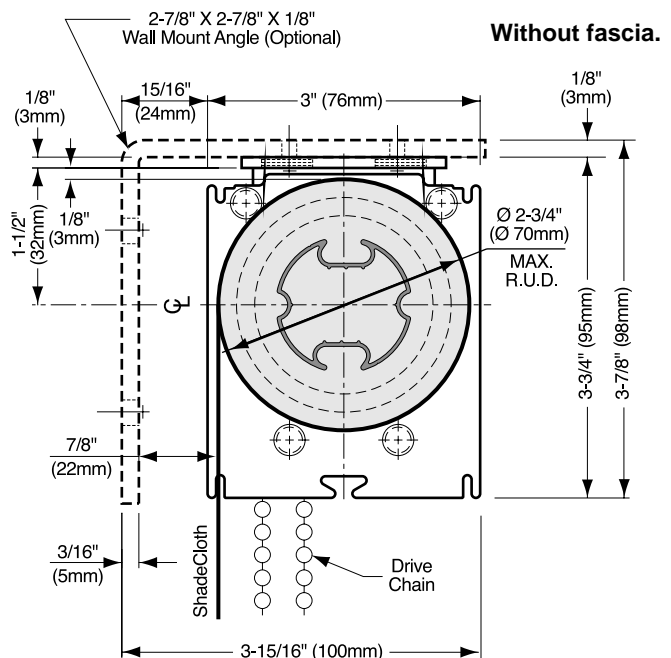

E-mail: info@mechoshade.com
 Internet Web Site: www.mechoshade.com

2.04
 MS2200 - 6/1/04

Mecho® SlimLine™ Bracket

Maximum roll up diameter:
 2-1/4" (57mm) with optional fascia,
 2-3/4" (70mm) without fascia.

Mecho®/5 Standard Bracket

Maximum roll up diameter:
 2-3/4" (70mm) with or without optional fascia.

See the MechoShade® Bracket Selection Guide on pages 2.7 - 2.11.

MechoShade Systems, Inc.
 42-03 35th Street, Long Island City, NY 11101
 Telephone: 718-729-2020
 Fax: 718-729-2941 / 800-899-8081