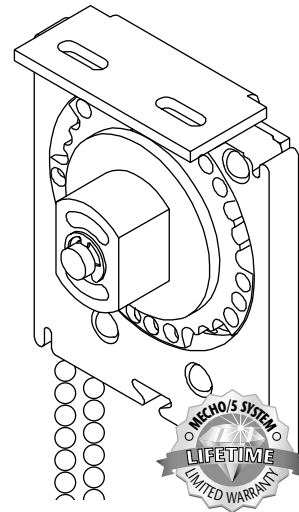

The MechoShade® Manual Drive System

Mecho®/5

Mecho®/5, MechoShade's latest patented design featuring an overrunning clutch, self lubricating components and larger diameter sprocket, providing 67% more lift capacity. As a result, Mecho/5 increases the shade size range that a manual drive system can lift before motorization is required. Plus, the Mecho/5 carries a **Lifetime*** Limited Warranty on the hardware and shadecloth.

Mecho/5 requires no adjustments, resulting in faster, easier installation. Mecho/5 has been field tested and performance proven on hundreds of thousands of shades installed worldwide. Available in Standard, Pocket Extended, Extended and DoubleShade® bracket sizes.

The Mecho/5 can accommodate shades up to 126" (320cm) wide by 180" (457cm) high.

Mecho® SlimLine™:

SlimLine™ is MechoShade's compact heavy-duty bracket system designed for small shades in narrow spaces, uses the Mecho®/3 operating system and carries a 10-Year Limited Warranty† on the hardware and shadecloth.