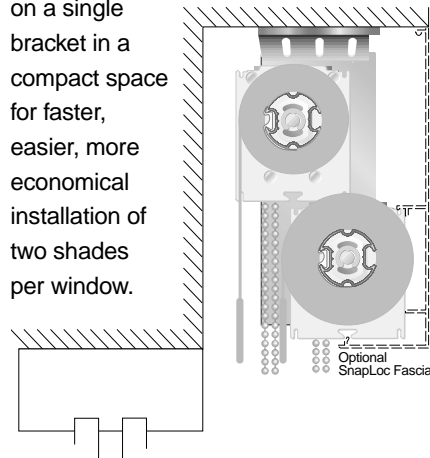

DoubleShade® brackets:

DoubleShade brackets allow for both sunscreen and blackout shades on a single bracket in a compact space for faster, easier, more economical installation of two shades per window.