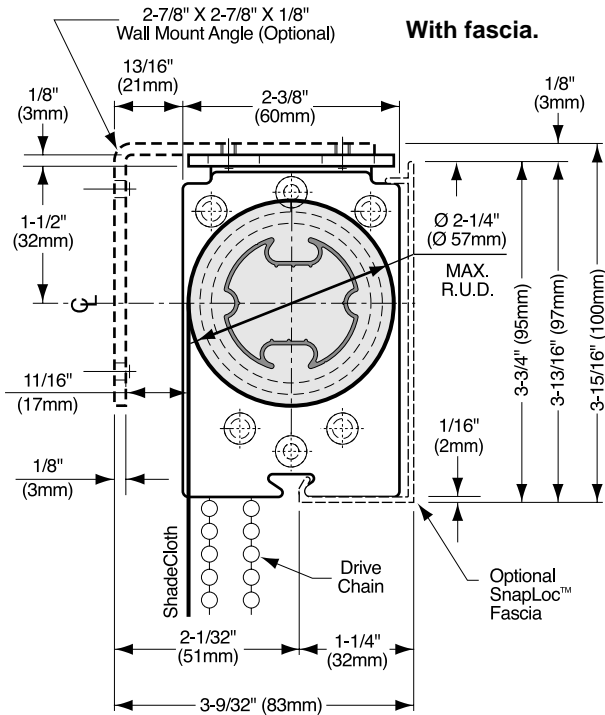

E-mail: info@mechoshade.com
 Internet Web Site: www.mechoshade.com

2.04
 MS2200 - 6/1/04

Mecho® SlimLine™ Bracket

Maximum roll up diameter:
 2-1/4" (57mm) with optional fascia,
 2-3/4" (70mm) without fascia.