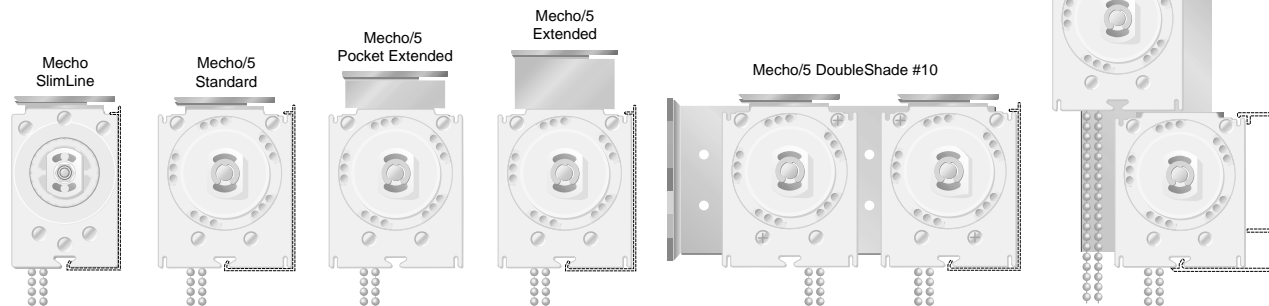

The MechoShade® Manual Drive System

Mecho®/5

Mecho®/5, MechoShade's latest patented design featuring an overrunning clutch, self lubricating components and larger diameter sprocket, providing 67% more lift capacity. As a result, Mecho/5 increases the shade size range that a manual drive system can lift before motorization is required. Plus, the Mecho/5 carries a **Lifetime*** Limited Warranty on the hardware and shadecloth.

Mecho/5 requires no adjustments, resulting in faster, easier installation. Mecho/5 has been field tested and performance proven on hundreds of thousands of shades installed worldwide. Available in Standard, Pocket Extended, Extended and DoubleShade® bracket sizes.

The Mecho/5 can accommodate shades up to 126" (320cm) wide by 180" (457cm) high.

Mecho® SlimLine™:

SlimLine™ is MechoShade's compact heavy-duty bracket system designed for small shades in narrow spaces, uses the Mecho®/3 operating system and carries a 10-Year Limited Warranty† on the hardware and shadecloth.

MechoShade® brackets are available in a variety of sizes:

Bracket Type	Max. Roll Diameter With Fascia	Max. Roll Diameter Without Fascia	Bracket Dimensions Without Optional Fascia, Roll Up Diameter or Wall Mount Bracket
Mecho® SlimLine™	2-1/4" (57mm)	2-3/4" (70mm)	2-3/8" (60mm) W x 3-3/4" (95mm) H
Mecho®/5 Standard	2-3/4" (70mm)	2-3/4" (70mm)	3" (76mm) W x 3-3/4" (95mm) H
Mecho®/5 Pocket Extended	N/A	4" (102mm)	3" (76mm) W x 4-3/8" (111mm) H
Mecho®/5 Extended	3-7/16" (87mm)	5" (127mm)	2-3/4" (70mm) W x 4-7/8" (124mm) H
Mecho®/5 DoubleShades®			
#10 Rear shade Blackout	2-3/4" (70mm)	2-3/4" (70mm)	7-1/2" (191mm) W x 3-3/4" (95mm) H
#10 Front shade Sunscreen	2-3/4" (70mm)	2-3/4" (70mm)	
#15 Top shade Blackout	2-3/4" (70mm)	3-3/8" (86mm)	2-3/4" (70mm) W x 7-5/16" (194mm) H
#15 Bottom shade SunScreen	2-3/4" (70mm)	4-5/16" (110mm)	