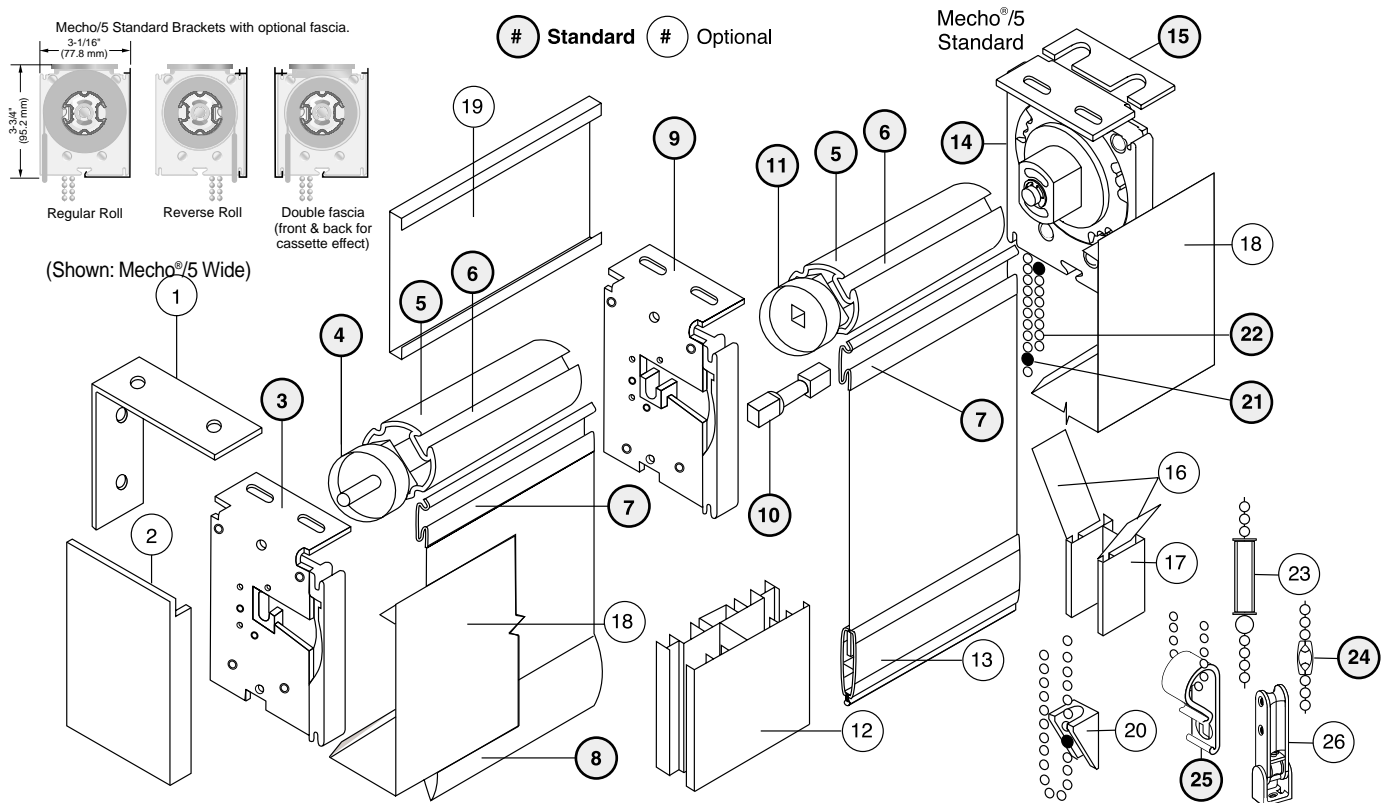

MechoShade® Parts, Components and Optional Accessories

Multiband MechoShade® exploded view and edge clearances

MechoShades are available in a choice of two drive systems in multiple bracket sizes.

1. Wall-Mount Angle	10. Tube Connector ("dog bone")	17. Room Darkening Side Channel (single)	23. Heavy-Duty Bumper
2. Fascia End Caps	11. Tube Plug (Center Support)	18. SnapLoc Regular-Roll Fascia	24. Bead Chain Connector
3. Idle-End Bracket	12. Room Darkening Center Channel (double)	19. SnapLoc Reverse-Roll Fascia	25. Child-Safe Chain Retainer*
4. Tube Plug (idle-end)	13. Exposed Hembar with Light Seal	20. Bead Chain Keeper	26. Optional Child-Safe Chain Retainer*
5. SnapLoc® Tube	14. Mecho®/5 Drive-End Bracket	21. Upper and Lower Bead Chain Stops	Aluminum Accessory Finishes:
6. SnapLoc Spline Mounting Channel	15. Leveling Shim	22. Drive Chain (stainless-steel bead chain)	Clear Anodized, White, Grey, Black, Quaker Bronze (Duranodic color) and Colonial White (fascia only)
7. Snaploc Spline	16. Room Darkening Shadecloth Guides (pair)		
8. Hembar (standard cloth covered)			
9. Center Support Bracket			

* Child-Safe Chain Retainers included for all residential and public facilities.

Optional Regular-Roll Fascia available for: Mecho/5 Standard and Extended brackets and Mecho SlimLine™ brackets.
Optional Reverse-Roll Fascia available for: Mecho/5 Standard brackets. • No Fascia Available: Mecho/5 Pocket brackets.

For Edge Clearances of specific brackets see the last section of this binder.

MechoShade Systems, Inc.
42-03 35th Street, Long Island City, NY 11101
Telephone: 718-729-2020
Fax: 718-729-2941 / 800-899-8081

E-mail: info@mechoshade.com
Internet Web Site: www.mechoshade.com

2.04
MS2200 - 6/1/04