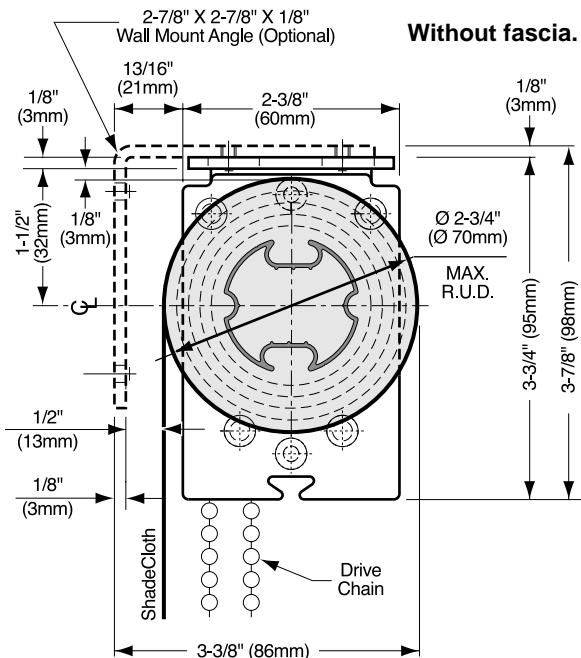

E-mail: info@mechoshade.com
 Internet Web Site: www.mechoshade.com

2.04
 MS2200 - 6/1/04

Mecho® SlimLine™ Bracket

Maximum roll up diameter:
 2-1/4" (57mm) with optional fascia,
 2-3/4" (70mm) without fascia.