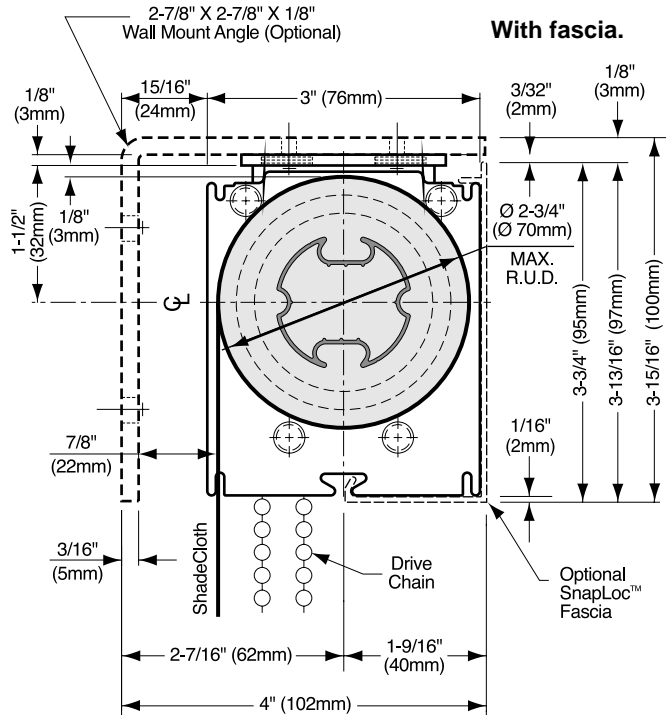

E-mail: info@mechoshade.com
 Internet Web Site: www.mechoshade.com

2.04
 MS2200 - 6/1/04

Mecho® SlimLine™ Bracket

Maximum roll up diameter:
 2-1/4" (57mm) with optional fascia,
 2-3/4" (70mm) without fascia.

Mecho®/5 Standard Bracket

Maximum roll up diameter:
 2-3/4" (70mm) with or without optional fascia.

See the MechoShade® Bracket Selection Guide on pages 2.7 - 2.11.

MechoShade Systems, Inc.
 42-03 35th Street, Long Island City, NY 11101
 Telephone: 718-729-2020
 Fax: 718-729-2941 / 800-899-8081